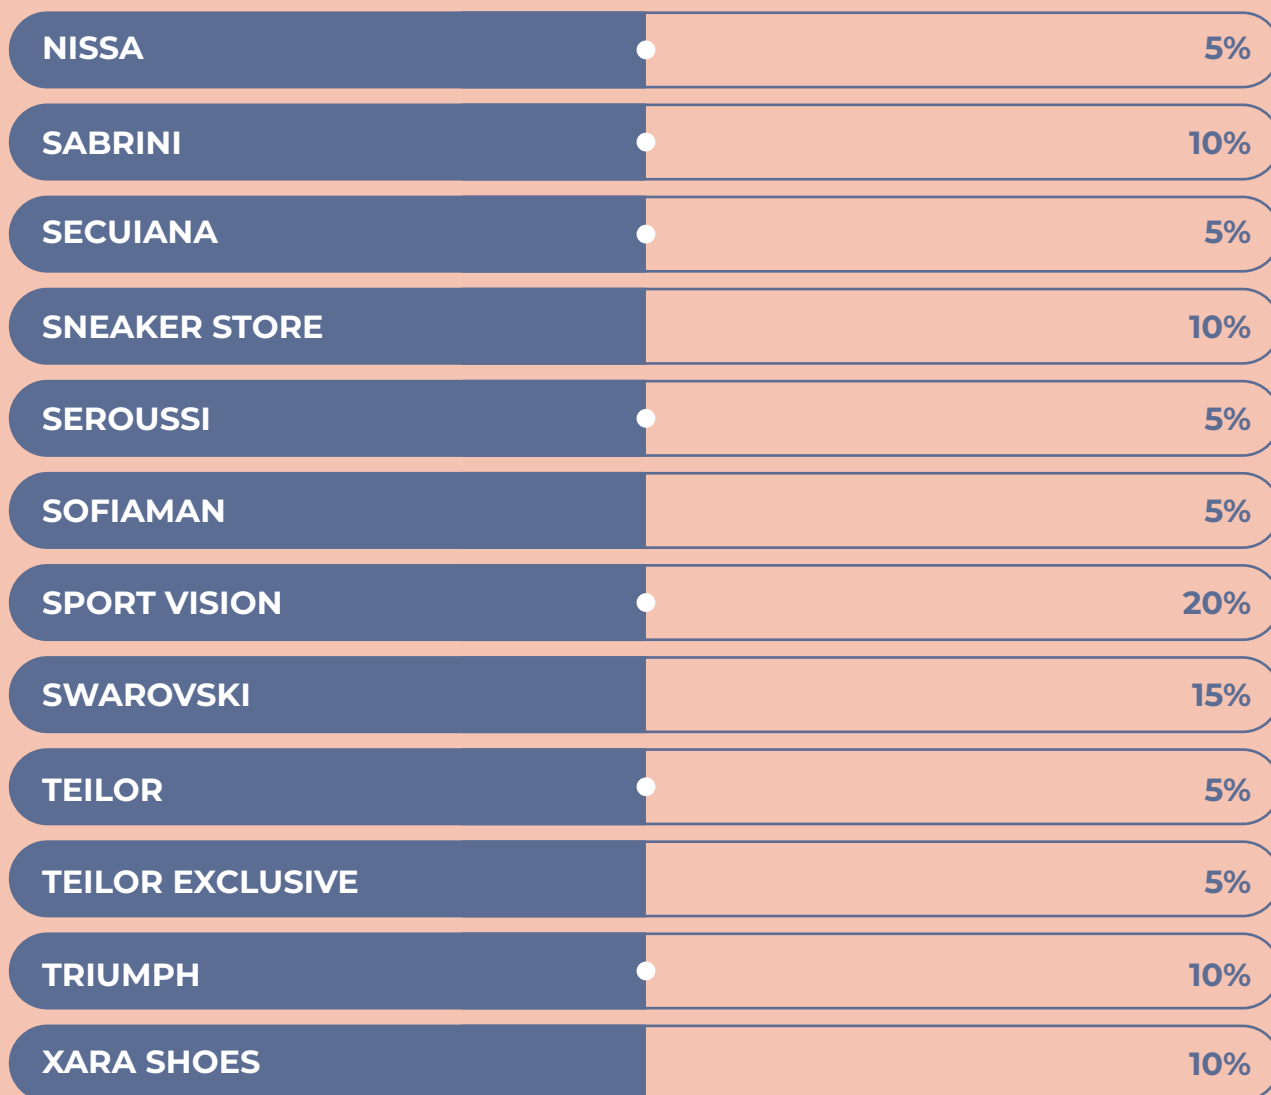

IULIUS TOWN
ORAȘUL TĂU

ARTICOLE VESTIMENTARE, ÎNCĂLȚĂMINTE ȘI ACCESORII